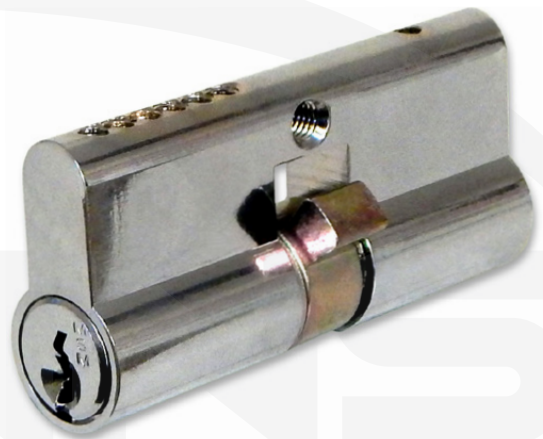

LOCKSMITHS

Wynns Cylinders

Fixed Cam Double Euro

WL9055-1-CPKD 6P

Wynns Locksmiths fixed cam double euro cylinder keyed to differ. Compatible with most European style mortice locks.

Featuring

- C4 6 pin
- Fixed cam
- Keyed to differ
- Overall length 70mm
- Rekeyable via 2mm allen key
- Compatible to most inline restricted keying systems (using 8091 barrels)
- Supplied with 2 keys
- Finished in chrome plate