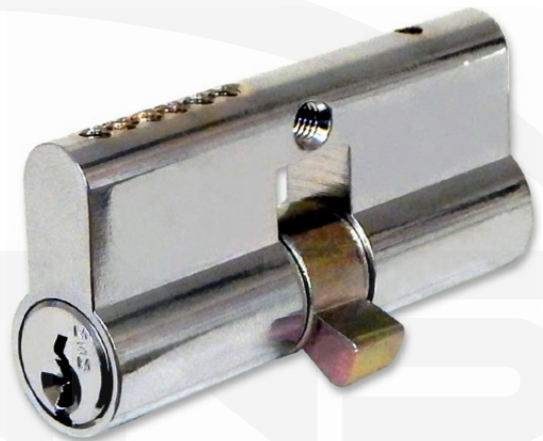

LOCKSMITHS

Wynns Cylinders

Lazy Cam Double Euro

WL9055-3-CPKD 6P

Wynns Locksmiths lazy cam double euro cylinder. Compatible with most Australian security screen door locks.

Featuring

- C4 6 pin double euro cylinder
- Lazy cam
- Overall length 70mm
- Rekeyable via 2mm allen key
- Compatible to most inline restricted keying systems (using 8091 barrels)
- Supplied with 2 keys
- Finished in chrome plate

\$67.95 (including GST)

For any additional information or to organise shipping please contact **Wynns Locksmiths**.

LOCKSMITHS

WYNN'S SERVICES

Restricted Master Key Systems • Supply of all locking systems and hardware
Installation, repair and replacement of locks • 24/7 Mobile Service to all Melbourne Metropolitan areas • Lockouts and Re-Keying • Alarms and CCTV Systems
Electronic Master Key Systems • Automotive locks and keys • Showroom
Architectural door hardware supply and scheduling service • Safe sales and repairs