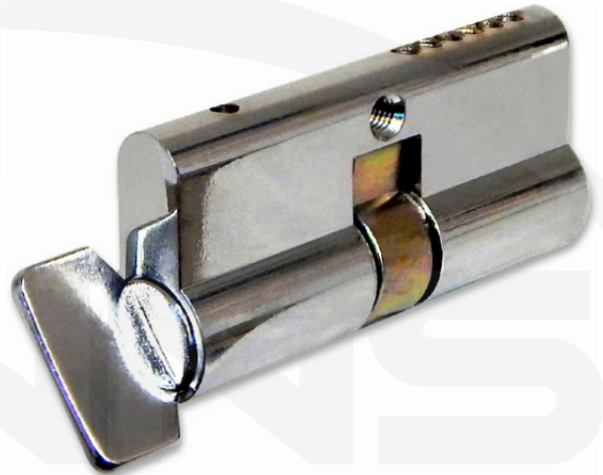

LOCKSMITHS

Wynns Cylinders

Lazy Cam Euro With Turn

WL9055-4-CPKD 6P

Wynns Locksmiths lazy cam euro cylinder with turn. Compatible with most Australian security screen door locks.

Featuring

- C4 6 pin double euro cylinder with turn
- Lazy cam
- Overall length 70mm
- Rekeyable via 2mm allen key
- Compatible to most inline restricted keying systems (using 8091 barrels)
- Supplied with 2 keys
- Finished in chrome plate

\$67.95 (including GST)

For any additional information or to organise shipping please contact **Wynns Locksmiths**.

LOCKSMITHS

WYNN'S SERVICES

Restricted Master Key Systems • Supply of all locking systems and hardware
Installation, repair and replacement of locks • 24/7 Mobile Service to all Melbourne Metropolitan areas • Lockouts and Re-Keying • Alarms and CCTV Systems
Electronic Master Key Systems • Automotive locks and keys • Showroom
Architectural door hardware supply and scheduling service • Safe sales and repairs