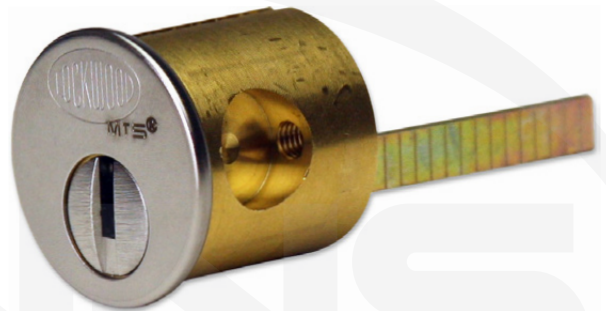

## Power Industry Locks

Working with the Victorian Electricity Supply Industry (VESI) group, ASSA ABLOY has developed a master key system using Lockwood's latest keying technology MT5+. The master key system allows home owners to lock access to their power meter box while still allowing meter readers to gain access to the meter box with a key issued by a VESI group company. In order to maintain the highest level of key control the master key system is factory controlled and as such, you will need to place orders with ASSA ABLOY for fully assembled products. All new keys will come with a security card which has a unique 16 digit code, this code will be the authorisation credential for any additional keys on the same code.

### Rim Lock Cylinder

#### 201PI2MT5+SCKA

Rim Lock Cylinders are power industry locks that attach to the surface of a door. These include Deadlatches, Nightlatches and Deadlocks.

#### Featuring

- 201 Rim Lock cylinder. This cylinder is used as the external cylinder in a wide range of rim locks including Lockwood 001, 002, 303, 355, 201, 211 and 213
- Key alike group part number: 201PI2MT5+SCKA
- Includes one MT5 key