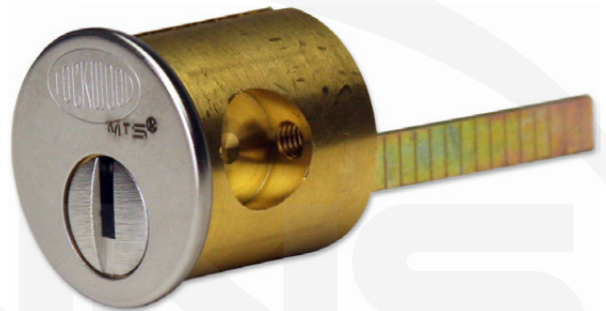

LOCKSMITHS

Victorian Power Industry

Power Industry Locks

Working with the Victorian Electricity Supply Industry (VESI) group, ASSA ABLOY has developed a master key system using Lockwood's latest keying technology MT5+. The master key system allows home owners to lock access to their power meter box while still allowing meter readers to gain access to the meter box with a key issued by a VESI group company. In order to maintain the highest level of key control the master key system is factory controlled and as such, you will need to place orders with ASSA ABLOY for fully assembled products. All new keys will come with a security card which has a unique 16 digit code, this code will be the authorisation credential for any additional keys on the same code.

Rim Lock Cylinder

201PI2MT5+SCKA

Rim Lock Cylinders are power industry locks that attach to the surface of a door. These include Deadlatches, Nightlatches and Deadlocks.

Featuring

- 201 Rim Lock cylinder. This cylinder is used as the external cylinder in a wide range of rim locks including Lockwood 001, 002, 303, 355, 201, 211 and 213
- Key alike group part number: 201PI2MT5+SCKA